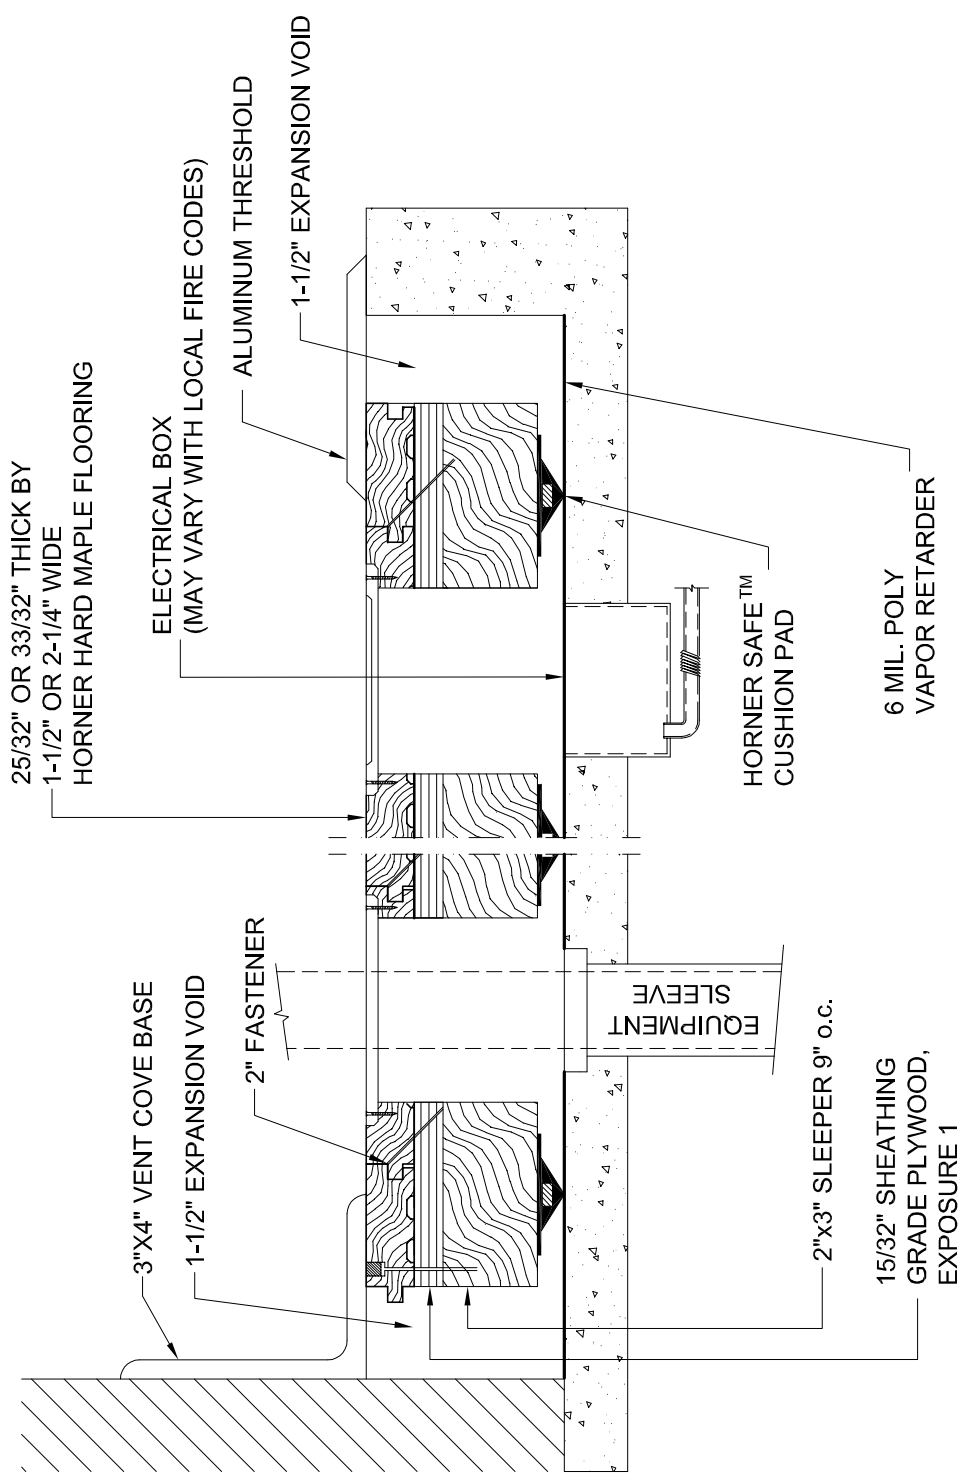

**SAFE™ 1 SYSTEM -
SIDE VIEW**

HORNER FLOORING COMPANY
DOLLAR BAY, MI
11-01-09

SLAB DEPRESSION	
FLOORING	25/32" (20mm)
7/16" PAD (11mm)	3-1/8" (79mm)
3/4" PAD (19mm)	3-7/16" (87mm)
	33/32" (26mm)
	3-3/8" (86mm)
	3-11/16" (94mm)

SAFE™ 1 SYSTEM

HORNER FLOORING COMPANY
 DOLLAR BAY, MI
 11-01-09