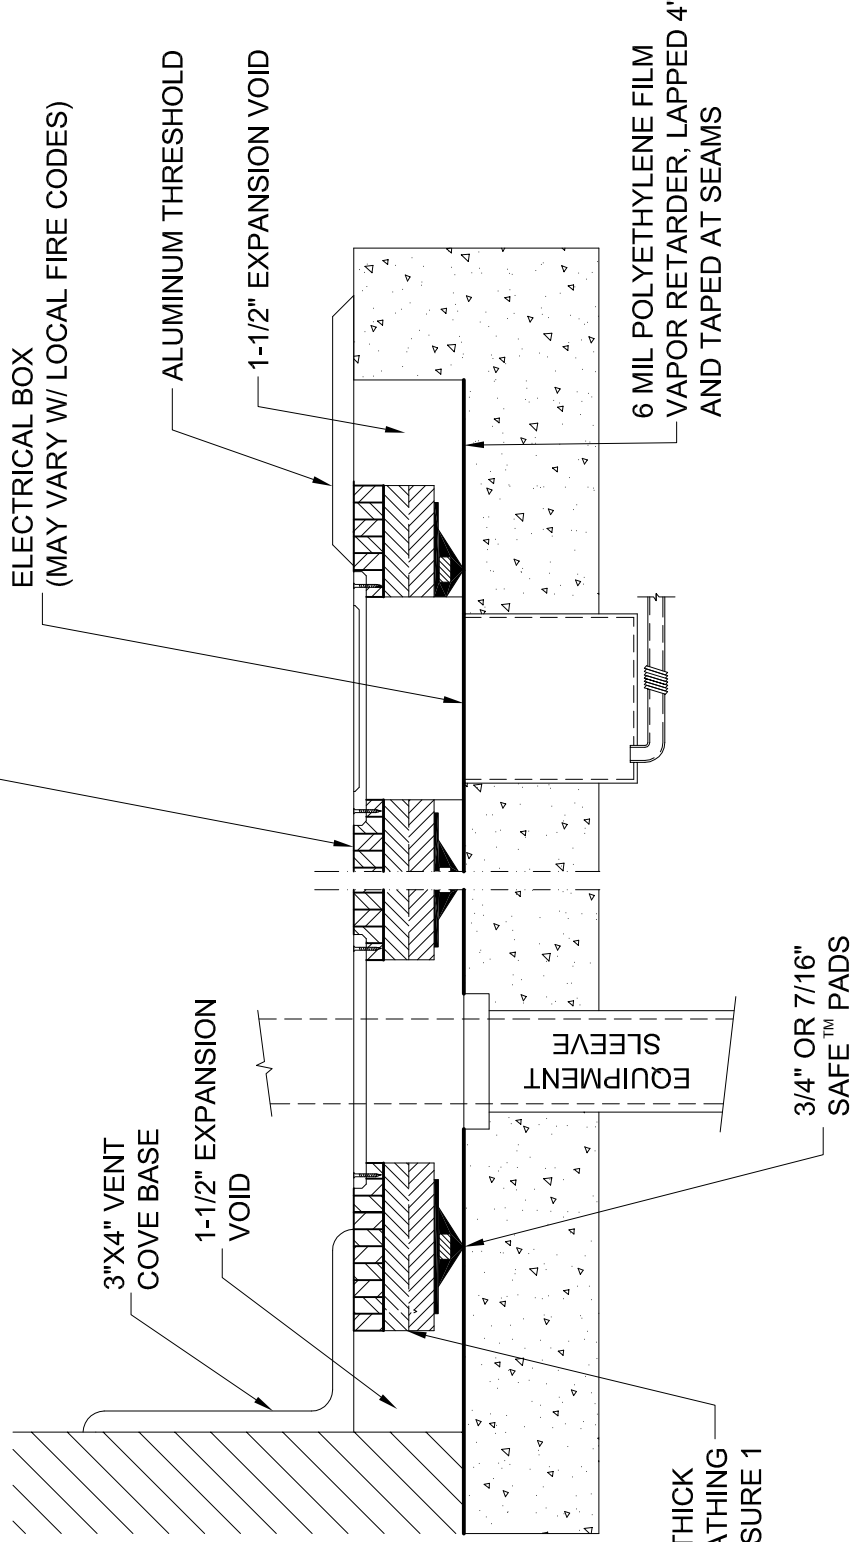

MULTISPORT ULTRA SYSTEM - SIDE VIEW

HORNER FLOORING COMPANY
DOLLAR BAY, MI
11-01-09

SLAB DEPRESSION			
FLOORING	5/16" (8mm)	7/16" (11mm)	11/16" (17mm)
7/16" (11mm)	1-13/16" (46mm)	1-15/16" (49mm)	2-3/16" (56mm)
3/4" (19mm)	2-1/8" (54mm)	2-1/4" (57mm)	2-1/2" (64mm)

5/16", 7/16", OR 11/16" THICK x 9-5/8" x 19.17"
MULTISPORT FLOORING UNITS

ELECTRICAL BOX
(MAY VARY W/ LOCAL FIRE CODES)

ALUMINUM THRESHOLD

1-1/2" EXPANSION VOID

6 MIL POLYETHYLENE FILM
VAPOR RETARDER, LAPPED 4"
AND TAPED AT SEAMS

3"X4" VENT
COVE BASE

1-1/2" EXPANSION
VOID

EQUIPMENT
SLEEVE

3/4" OR 7/16"
SAFE™ PADS

2 LAYERS 15/32" THICK
ARA-RATED SHEATHING
PLYWOOD, EXPOSURE 1

MULTISPORT ULTRA SYSTEM

HORNER FLOORING COMPANY
DOLLAR BAY, MI
11-01-09