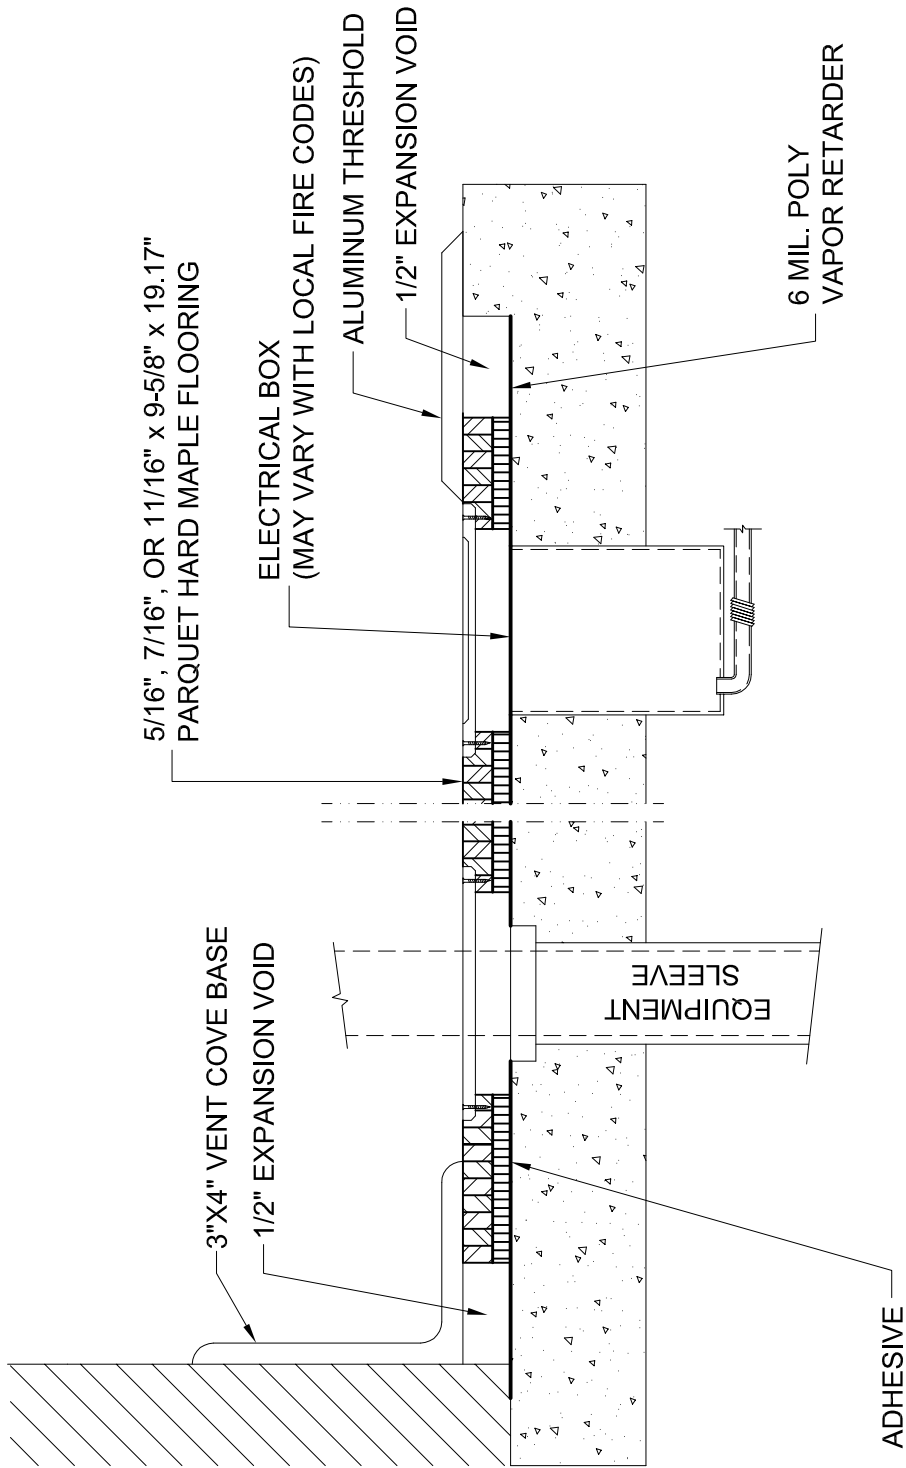

# MULTISPORT SYSTEM - SIDE VIEW

HORNER FLOORING COMPANY  
DOLLAR BAY, MI  
11-01-09

SLAB DEPRESSION		
5/16" (8mm) FLOORING	7/16" (11mm) FLOORING	1 1/16" (11mm) FLOORING
5/16" (8mm)	7/16" (11mm)	1 1/16" (11mm)